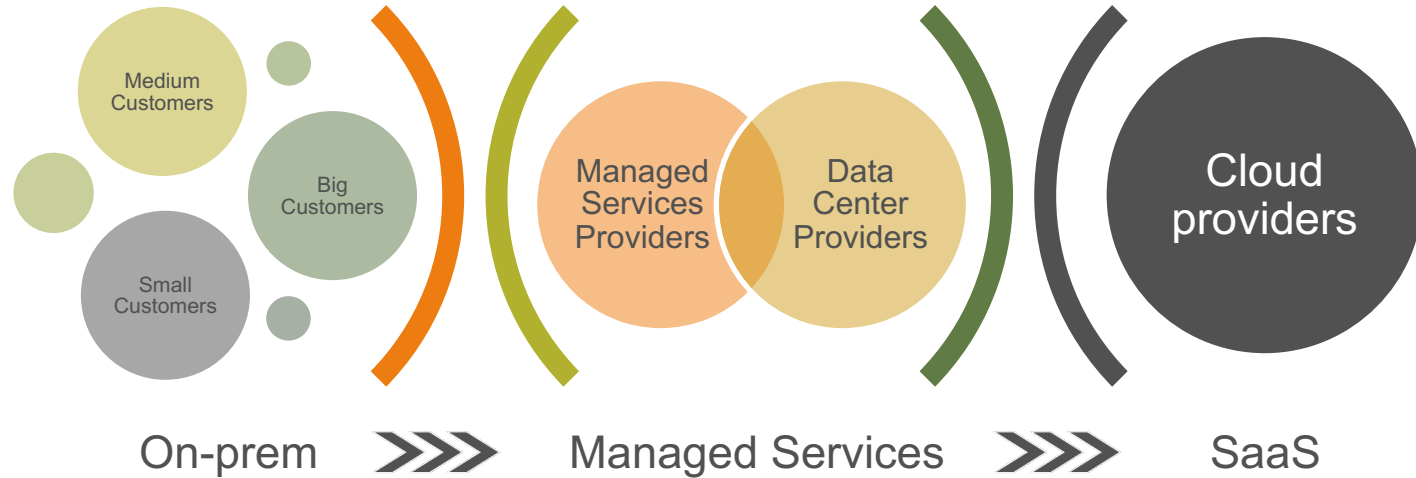

# About us

+12 years in ORTEC  
Experienced Senior Operations  
Manager in the information  
technology and services industries

+7 years in ORTEC  
Broad experienced manager in team and  
processes management, on premises and  
cloud solutions implementation.

# Vision & Mission

Empower our customers to focus on their business by providing our optimization applications in a safe and professional SaaS model!

Provide professional services based on the balance between out-side in and inside-out strategies for our customers!

# Service transformation

# Cloud Approach