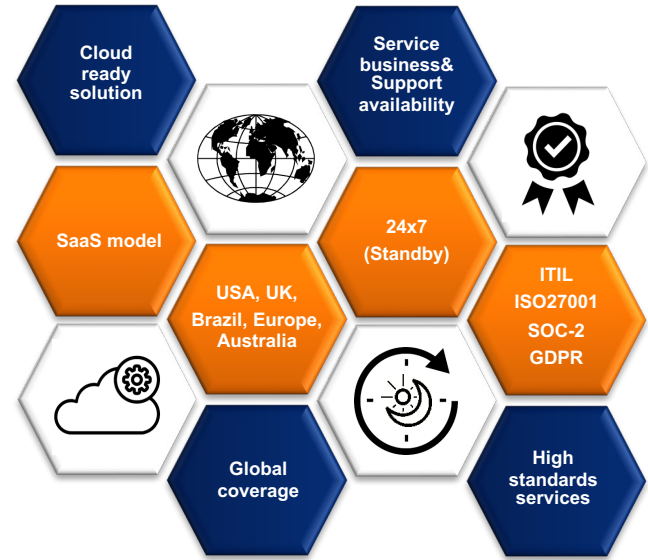

Vision & Mission

Empower our customers to focus on their business by providing our optimization applications in a safe and professional SaaS model!

Provide professional services based on the balance between out-side in and inside-out strategies for our customers!